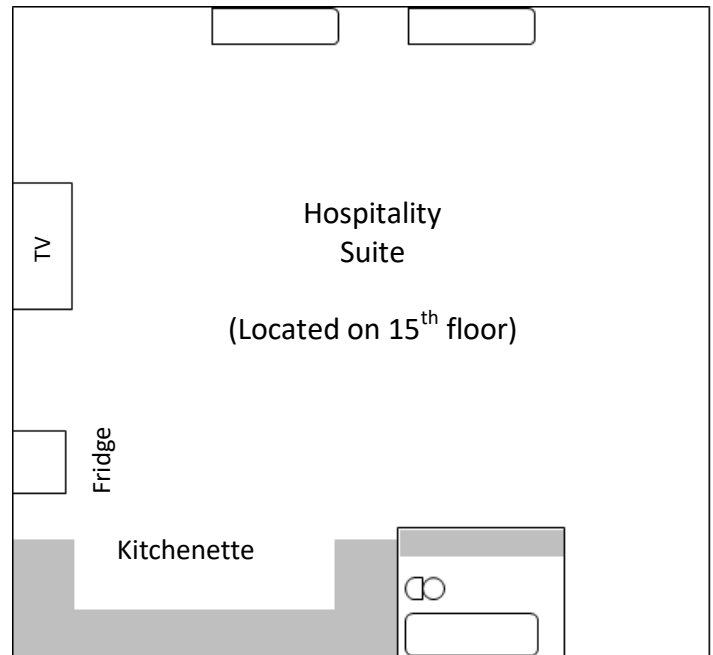

Surf Ballroom  
Banquet Set-Up

Hospitality Suite

Sun Ballroom  
Classroom Set-Up

Meeting Space	Sq. Ft.	 Banquet	 Reception	 Theater	 Classroom
Sun Ballroom	1302	85	115	150	100
Sand Ballroom	1302	80	115	150	100
Surf Ballroom	1302	85	115	150	100
Grand Ballroom	3906	250	350	450	300
Hospitality Suite	650	40	50	60	35