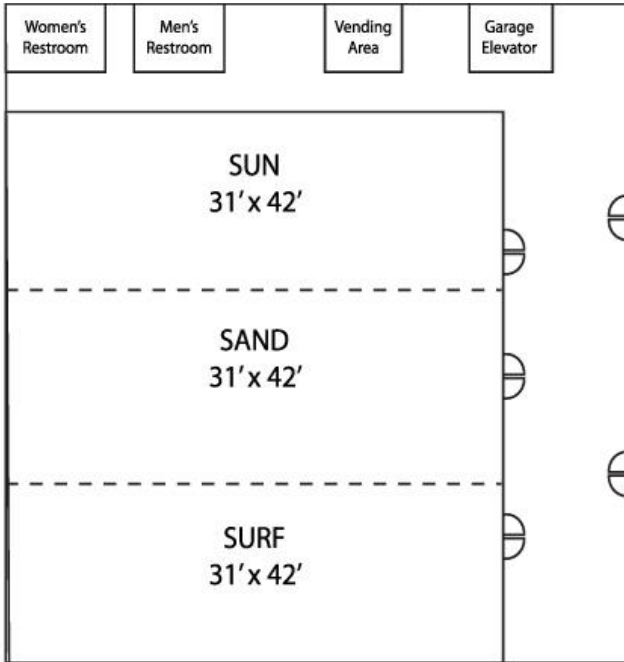

Surf Ballroom  
Banquet Set-Up

Hospitality Suite

Sun Ballroom  
Classroom Set-Up

Meeting Space	Sq. Ft.	 Banquet	 Reception	 Theater	 Classroom
Sun Ballroom	1302	85	115	150	100
Sand Ballroom	1302	80	115	150	100
Surf Ballroom	1302	85	115	150	100
Grand Ballroom	3906	250	350	450	300
Hospitality Suite	650	40	50	60	35